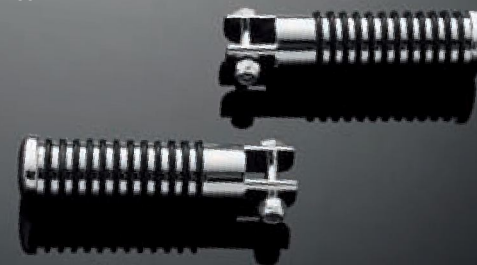

** Fits heelpedal from shiftside

3A 'Tech Glide™'

4A 'Air'

5A 'Smooth'

6

7 'Sundance'

8D

8A+B